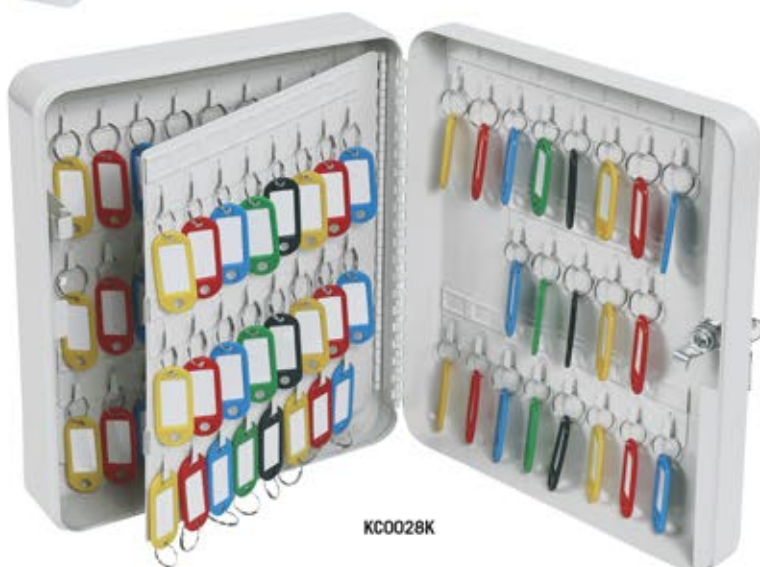

KC0026K

KC0027K

KC0028K

A high quality range of key boxes with capacities ranging from 20-93 keys. Ideal for the home or office.

- **LOCKING** – Fitted with a high quality key lock supplied with two keys.
- **FIXING** – Ready prepared for fixing to the wall with fixings supplied.
- **COLOUR** – Finished in a high quality scratch resistant powder coat Grey paint.

MODEL NUMBER	EXTERNAL DIMENSIONS H x W x D	CAPACITY
KC0026K	200 x 160 x 80mm	20 keys
KC0027K	250 x 180 x 80mm	48 keys
KC0028K	300 x 240 x 80mm	93 keys

* Ratings are approximate only and may vary due to area conditions and location. Please check with your underwriter.